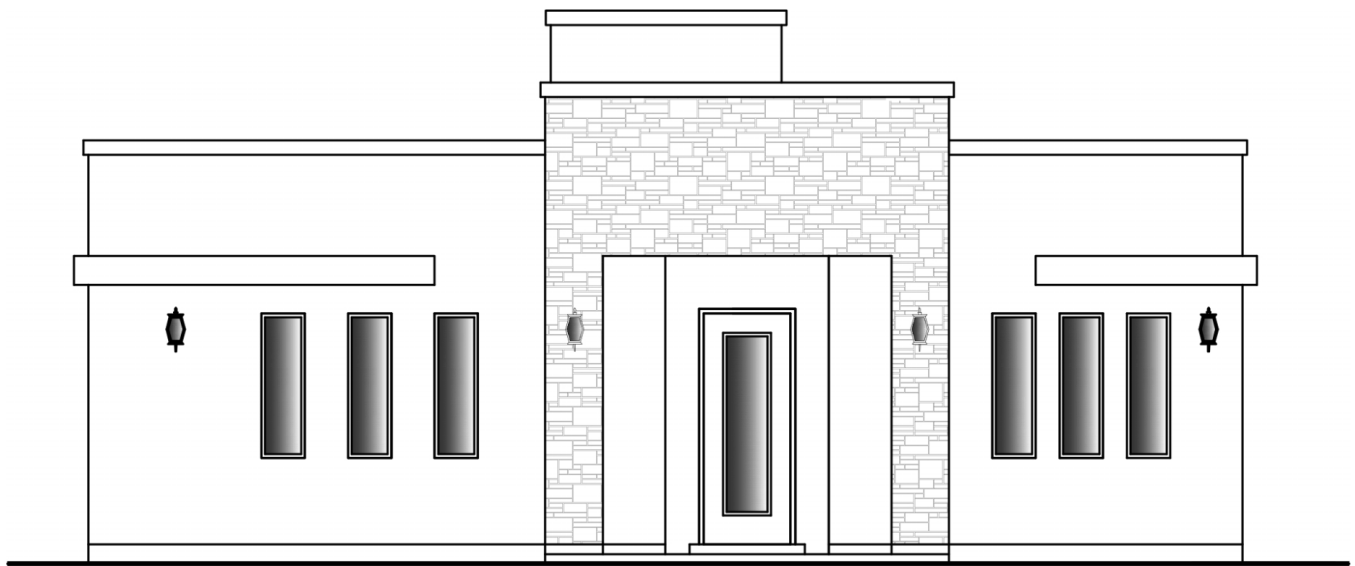

ECLIPSE

1,797 SQ. FT.

DESERT MODERN ELEVATION

ECLIPSE

1,797 SQ. FT.

- One Story
- 3 Bedrooms
- 2 Baths
- Great Room
- Nook
- Flex Room
- Utility
- Covered Patio
- 2-Car Garage