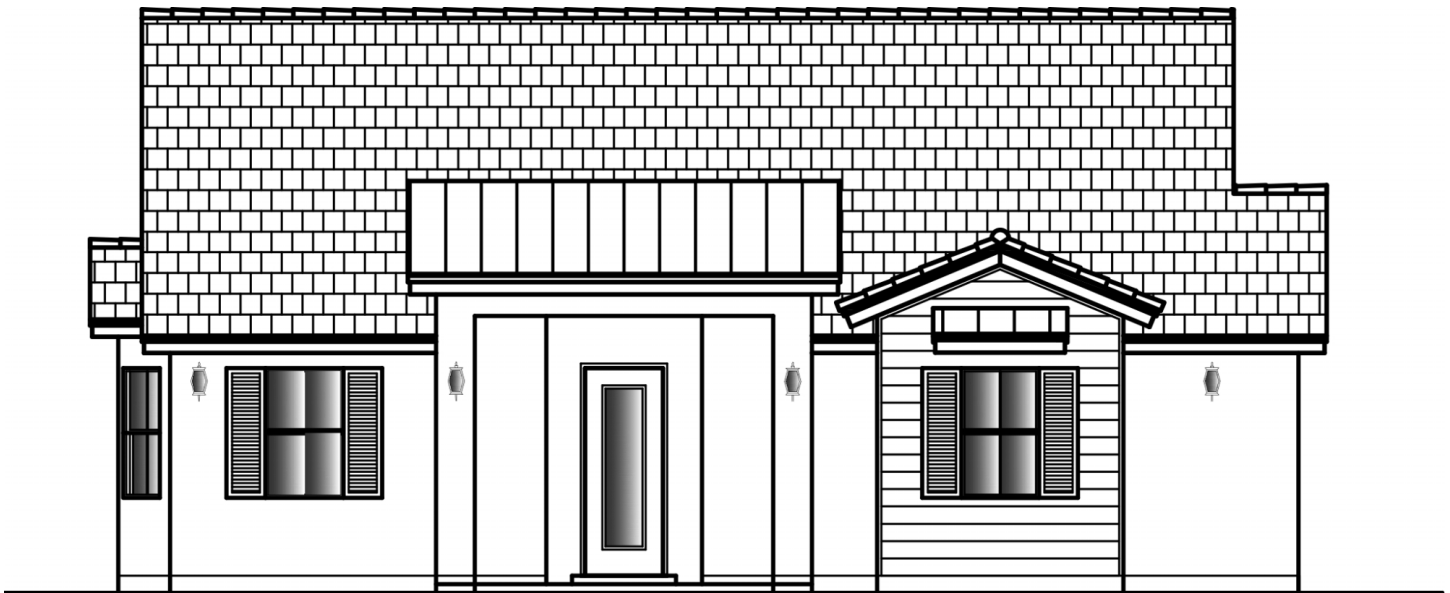

DUNE
1,835 SQ. FT.

DESERT TERRITORIAL ELEVATION

DUNE

1,835 SQ. FT.

- One Story
- 4 Bedrooms
- 2 Baths
- Great Room
- Nook
- Utility Room
- Covered Patio
- 2-Car Garage